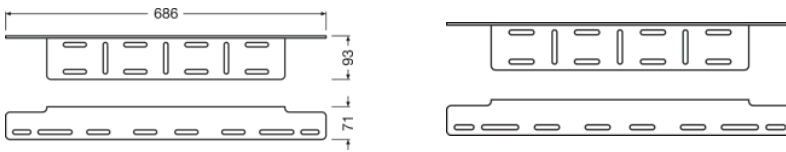

Easy Installation

For easy installation of OSRAM LEDriving driving and working lights

Bringing light to life with OSRAM LEDriving driving and working lights

To support the installation of the OSRAM LEDriving driving & working lights, OSRAM has developed a special series with suitable accessories for them. With the OSRAM License Plate Bracket AX, the OSRAM LEDriving driving & working lights, can now be installed quickly and easily on the appropriate vehicle. The OSRAM License Plate Bracket AX is a practical license plate bracket and holder for the OSRAM LEDriving driving lights in one. The OSRAM License Plate Bracket AX is compatible with a wide range of driving lights in the OSRAM LEDriving driving lights series. OSRAM also offers a 2-year guarantee¹). Please note: Special installation regulations apply. Individual special requirements and legislation of the countries must be observed.

Product datasheet

Technical data

Product information

Order reference	LEDDL ACC 103
-----------------	---------------

Dimensions & weight

Product weight	680.00 g
Length	0.0 mm

Lifespan

Guarantee	2 years
-----------	---------