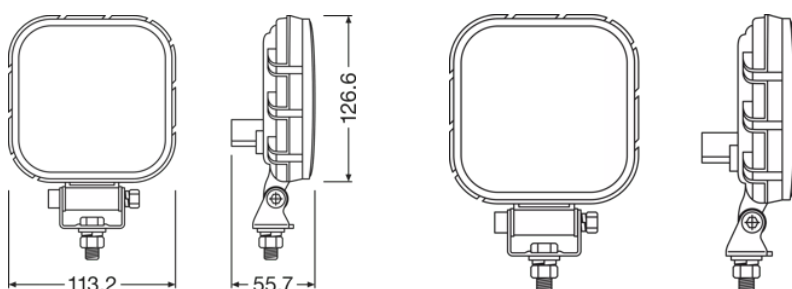

Reversing FX120S-WD

ECE certified (ECE R23)
No registration in the car documents required

45° beam angle
Widely spread light beam

Up to 36 m long light beam
See and be seen with OSRAM

on-road & off-road
- Versatile applicable and flexible in use- On-road & off-road, at work and in the spare time

Product datasheet

Technical data

Product information

Order reference	LEDDL109-WD
Application (Category and Product specific)	Additional reversing light

Electrical data

Nominal voltage	12/24 V
Nominal wattage	15.00 W
Test voltage	13.2 V

Photometrical data

Luminous flux	1100 lm
Color temperature	6000 K

Dimensions & weight

Product weight	400.00 g
Length	0.0 mm

Lifespan

Lifespan Tc	5000 h
Guarantee	5 years

Additional product data

Luminous intensity distribution