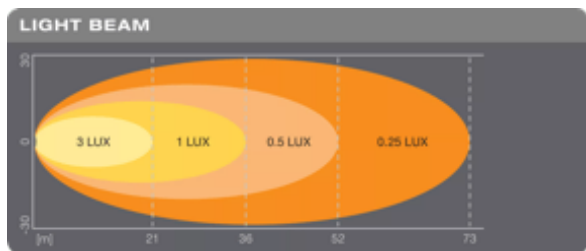

Reversing FX120S-WD

ECE certified (ECE R23)
No registration in the car documents required

45° beam angle
Widely spread light beam

Up to 36 m long light beam
See and be seen with OSRAM

on-road & off-road
- Versatile applicable and flexible in use- On-road & off-road, at work and in the spare time

Photometrical data

Luminous flux	1100 lm
Color temperature	6000 K

Dimensions & weight

Product weight	400.00 g
Length	0.0 mm

Lifespan

Lifespan Tc	5000 h
Guarantee	5 years

Additional product data

Luminous intensity distribution