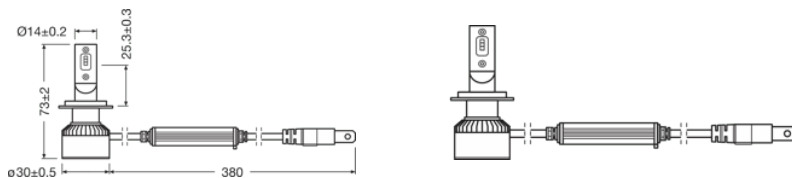

### Dimensions & weight

Length	73.0 mm
Diameter	14.0 mm
Product weight	80.00 g