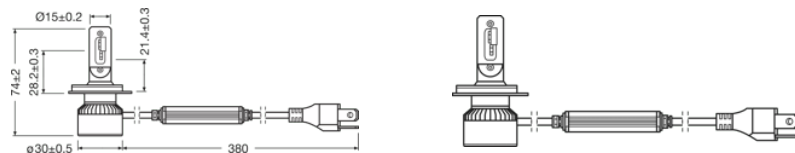

### Dimensions & weight

Length	74.0 mm
Diameter	15.0 mm
Product weight	90.00 g