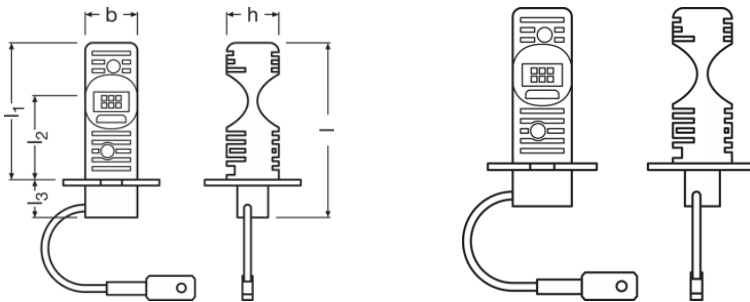

Product datasheet

Technical data

Product information

Order reference	64151DWESY
Product type (off-road vs. on-road)	Off-road \pm H3
Application (Category and Product specific)	Mainly used for Low Beam, High Beam

Dimensions & weight

Length	41.0 mm
Diameter	12.5 mm
Product weight	13.80 g

Lifespan

Lifespan Tc	1000 h
-------------	--------

Additional product data

Base (standard designation)	PK22s
-----------------------------	-------