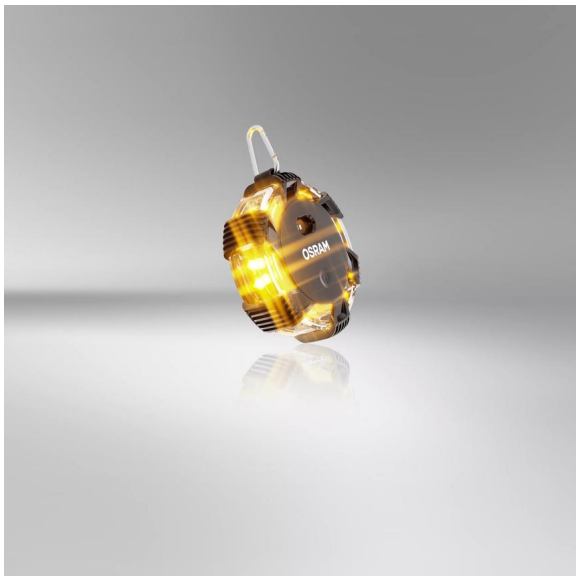

# LEDguardian ROAD FLARE

**2 in 1**

Can be used as a warning light and as a torch

**360 degree rotation**

The 360-degree rotating orange warning light function is visible from a great distance

**Magnetic mounting**

### Light is safety-See and be seen with OSRAM

Be prepared with OSRAM warning and safety lights. The LEDguardian ROAD FLARE is a compact LED warning light for various situations on the road and for minor inspection work on your vehicle. The 360 degrees rotating, orange, warning light function of the LEDguardian ROAD FLARE is visible from a great distance and can provide crucial information about a dangerous situation in an emergency. A total of 16 high-quality long-life LEDs offer three different operating modes: 360 ° rotating orange warning light function, permanent orange light function and a white torch function. In addition, the LEDguardian ROAD FLARE impresses with its non-slip, dirt-repellent surface, a practical hook for attachment and is so robust and resistant that it can even be run over by a car\*\* without losing performance. The LEDguardian ROAD FLARE has been tested and validated in our certified environmental simulation laboratory for extreme external influences in terms of water, dust and impact from falls. According to the IP54 & IK07 protection classes, the LEDguardian ROAD FLARE is resistant to water, dust and impacts. With the three AAA batteries supplied, the warning light is ready for use immediately after purchase. OSRAM provides a 2-year guarantee on this product\* The LEDguardian ROAD FLARE is not approved as a warning light in Germany in the sense of the German Road Traffic Licensing Regulations (StVZO). Please observe any special requirements and laws in countries outside Germany regarding the use and operation of an additional warning light in road traffic.\*For precise conditions please refer to: [www.osram.com/am-guarantee](http://www.osram.com/am-guarantee) \*\*Tested at a mid-range car at walking pace