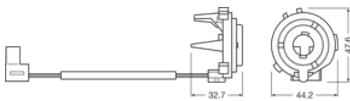

LEDiving ADAPTER (OFFROAD) 64210DA07

Accessories for LED retrofit lamps

Making LED upgrades fit right in

The mounting brackets offer an easy installation and compatibility for a variety of cars. Guarantees a perfect fit due to optimal fastening of the H7 lamp.

Product datasheet

Technical data

Product information

Order reference	64210DA07
Application (Category and Product specific)	Accessories for LED retrofits

Dimensions & weight

Diameter	33.9 mm
Product weight	15.00 g
Length	47.6 mm