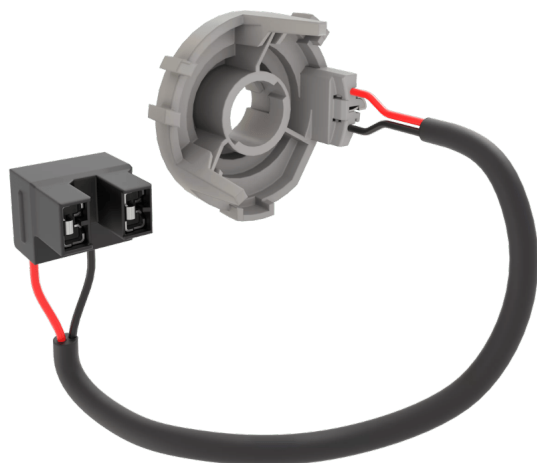

LEDiving ADAPTER (OFFROAD) 64210DA07

Accessories for LED retrofit lamps

Making LED upgrades fit right in

The mounting brackets offer an easy installation and compatibility for a variety of cars. Guarantees a perfect fit due to optimal fastening of the H7 lamp.

Product datasheet

Technical data

Product information

Order reference	64210DA07
Application (Category and Product specific)	Accessories for LED retrofits

Dimensions & weight

Diameter	33.9 mm
Product weight	15.00 g
Length	47.6 mm

Lifespan

Guarantee	3 years
-----------	---------

Capabilities

Technology	LED accessories
------------	-----------------

Country specific categorizations

Order reference	64210DA07
-----------------	-----------