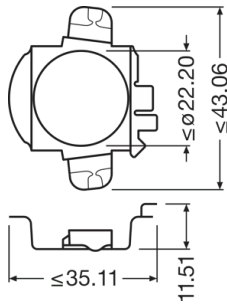

LEDiving ADAPTER (OFFROAD) 64210DA03

Accessories for LED retrofit lamps

Making LED upgrades fit right in

The mounting brackets offer an easy installation and compatibility for a variety of cars. Guarantees a perfect fit due to optimal fastening of the H7 lamp.

Product datasheet

Technical data

Product information

Order reference	64210DA03
Application (Category and Product specific)	Accessories for LED retrofits

Dimensions & weight

Diameter	35.1 mm
Product weight	2.84 g
Length	0.0 mm

Product datasheet

Declaration No. in SCIP database	27bba952-0b26-43de-80e1-637a828598a9
----------------------------------	--------------------------------------

Logistical Data

Product code	Product description	Packaging unit (Pieces/Unit)	Dimensions (length x width x height)	Volume	Gross weight
4062172183840	LEDriving Adapter 64210DA03	Folding carton box 2	95 mm x 57 mm x 135 mm	0.73 dm ³	30.00 g
4062172183857	LEDriving Adapter 64210DA03	Shipping carton box 20	415 mm x 109 mm x 134 mm	6.06 dm ³	425.00 g
4062172183864	LEDriving Adapter 64210DA03	Shipping carton box 120	435 mm x 348 mm x 300 mm	45.41 dm ³	3327.00 g