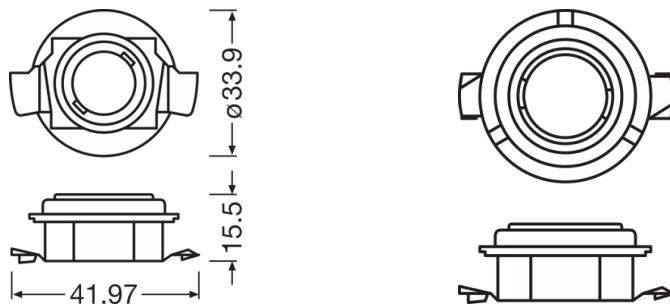

## Making LED upgrades fit right in

The mounting brackets offer an easy installation and compatibility for a variety of cars. Guarantees a perfect fit due to optimal fastening of the H7 lamp.

### Dimensions & weight

Diameter	22.5 mm
Product weight	2.50 g
Length	34.3 mm