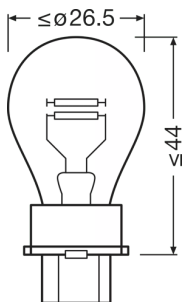

Product datasheet

Technical data

Product information

Order reference	3157A
Application (Category and Product specific)	Auxiliary lamp

Electrical data

Nominal voltage	12.8 V
Nominal wattage	27/7 W
Test voltage	13.5 V

Dimensions & weight

Diameter	26.5 mm
Product weight	7.26 g
Length	53.3 mm

Lifespan

Lifespan B3	550 / 2300 h
Lifespan Tc	1315 / 5500 h ¹⁾

¹⁾ Filament 1 / Filament 2

Additional product data

Base (standard designation)	W2.5x16q
-----------------------------	----------