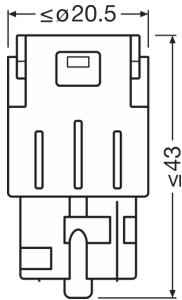

### Dimensions & weight

Length	47.5 mm
Diameter	20.0 mm
Product weight	12.00 g