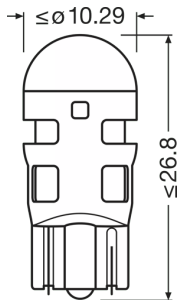

Product datasheet

Technical data

Product information

Order reference	2827DYP
Product type (off-road vs. on-road)	Off-road \pm W5W
Application (Category and Product specific)	Mainly used for signal/ indicator

Electrical data

Power input	0.7 W
Nominal voltage	12.0 V
Nominal wattage	0.50 W
Test voltage	13.5 V
Power input tolerance	± 10 %

Photometrical data

Luminous flux	7 lm
Luminous flux tolerance	± 25 %
Light color LED	Yellow

Dimensions & weight

Diameter	10.0 mm
Product weight	1.94 g
Length	26.8 mm

Lifespan

Lifespan B3	1500 h
Lifespan Tc	4000 h
Guarantee	4 years

Product datasheet

Additional product data

Base (standard designation)	W2.1x9.5d
-----------------------------	-----------