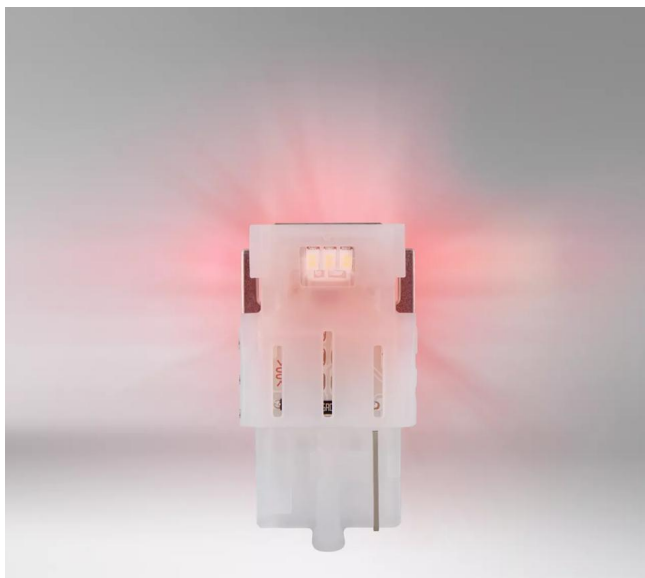

# LEDDriving SL W21W RED

Ideal replacement for any vehicle

**Suitable for various vehicle exterior applications**

Available in Red

**Replaces conventional W21W lamps**

Easy upgrade to LED technology with plug & play solutions

### Suitable LED replacement for W21W

LEDDriving SL W21W replacement lamps offer a modern and intense light. These replacement lamps are suitable for all conventional W21W lamp bases. In comparison to standard lamps, these LED retrofit lamps use up to 80% less energy. OSRAM offers a 4 year guarantee for these LEDDriving SL lamps. These products do not have ECE approval and must not be used on public roads in any exterior application. Public roads use leads to cancellation of operating license and loss of insurance coverage. Several countries forbid sale and use of these products. Please contact your local distributor for further information.