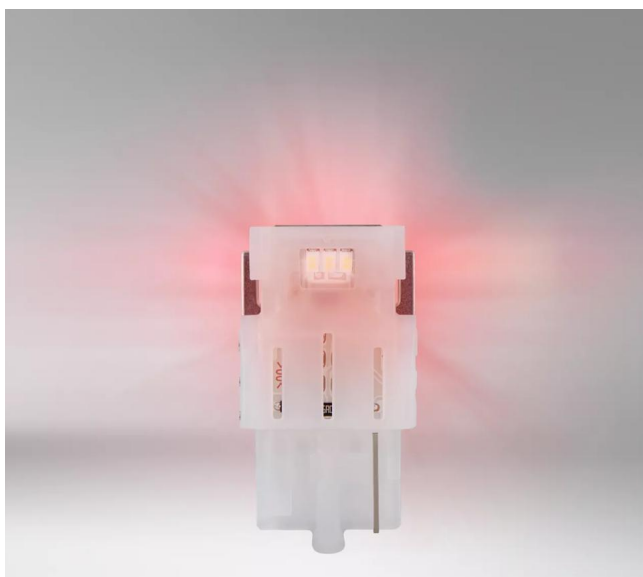

LEDDriving SL W21W RED

Ideal replacement for any vehicle

Suitable for various vehicle exterior applications

Available in Red

Replaces conventional W21W lamps

Easy upgrade to LED technology with plug & play solutions

Reliable OSRAM quality stands for less lamp replacements

4-year OSRAM guarantee (refer to www.osram.com/am-guarantee for precise conditions)

Suitable LED replacement for W21W

LEDDriving SL W21W replacement lamps offer a modern and intense light. These replacement lamps are suitable for all conventional W21W lamp bases. In comparison to standard lamps, these LED retrofit lamps use up to 80% less energy. OSRAM offers a 4 year guarantee for these LEDDriving SL lamps. These products do not have ECE approval and must not be used on public roads in any exterior application. Public roads use leads to cancellation of operating license and loss of insurance coverage. Several countries forbid sale and use of these products. Please contact your local distributor for further information.

Product datasheet

Technical data

Product information

Order reference	7505DRP
Product type (off-road vs. on-road)	Off-road \pm W21W
Application (Category and Product specific)	Mainly used for signal/ indicator applications