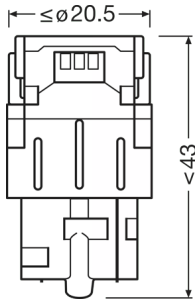

Product datasheet

Technical data

Product information

Order reference	7505DRP
Product type (off-road vs. on-road)	Off-road \pm W21W
Application (Category and Product specific)	Mainly used for signal/ indicator applications

Electrical data

Power input	2 W
Nominal voltage	12.0 V
Nominal wattage	1.40 W
Test voltage	13.5 V
Power input tolerance	± 10 %

Photometrical data

Luminous flux	60 lm
Luminous flux tolerance	± 25 %
Light color LED	Red

Dimensions & weight

Diameter	20.0 mm
Product weight	11.30 g
Length	47.5 mm

Lifespan

Lifespan B3	1500 h
Lifespan Tc	4000 h
Guarantee	4 years

Product datasheet

Additional product data

Base (standard designation)	W3x16d
-----------------------------	--------