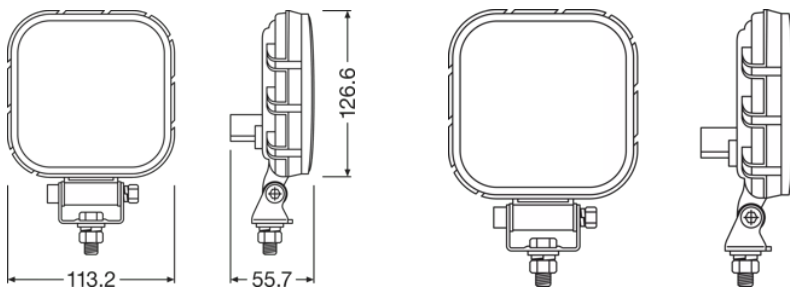

### Product information

Order reference	LEDDL109-WD
Application (Category and Product specific)	Additional reversing light

### Dimensions & weight

Product weight	400.00 g
Length	0.0 mm