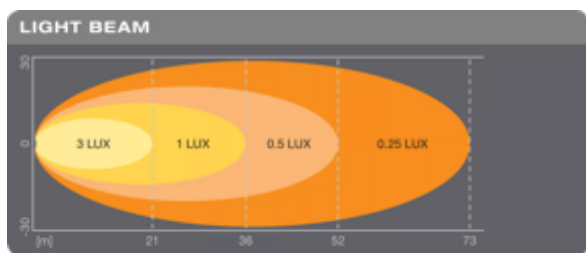

Additional product data

Luminous intensity distribution

Connector to lamp	DT Connector

Capabilities

Technology	LED

Certificates & standards

Standards	ECE R10, R23
Approval marks – approval	E9 approval
Type of protection	IP69K

Country specific categorizations

Order reference	LEDDL109-WD

Logistical data

Commodity code	85122000900

Environmental information

Information according Art. 33 of EU Regulation (EC) 1907/2006 (REACH)