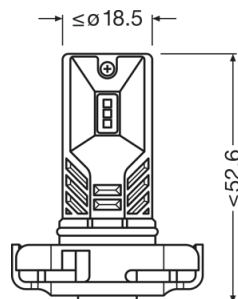

Product datasheet

Technical data

Product information

Order reference	2604CW
Product type (off-road vs. on-road)	Off-road \pm PSX24W
Application (Category and Product specific)	Mainly used for headlight/ fog light applications

Electrical data

Test voltage	13.2 V
Nominal wattage	8.20 W
Nominal voltage	12.0 V

Photometrical data

Color temperature	6000 K
Luminous flux	730 lm
Luminous flux tolerance	± 20 %
Light color LED	Cool white

Dimensions & weight

Product weight	20.70 g
Length	52.3 mm
Diameter	18.0 mm

Lifespan

Lifespan Tc	5000 h
Guarantee	3 years
Lifespan B3	2500 h

Additional product data

Product datasheet

Base (standard designation)	PG20-7
-----------------------------	--------