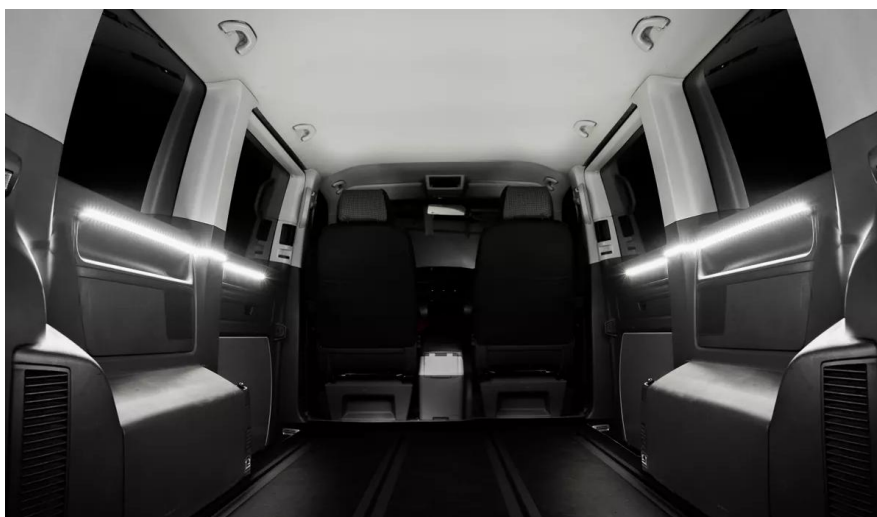

LED interior lights

LED app controlled styling lights

High brightness thanks to 90 LEDs per 1.5 m strip

Illuminate every corner of your car, commercial vehicle or caravan

White light with color temperature up to 4500 K

Interior lighting for the vehicle roof, loading area, trunk or other cabinet lighting application

Two flexible self-adhesive LED strips of 1.5 m

Easy to install with no soldering or use of screws

LED color changing products

Using the LEDambient INTERIOR STRIP KIT, you can illuminate the interior of your vehicle in line with your personal taste. The kit allows you to arrange the two flexible, white LED strips according to your individual preference. Whether its the interior of a motorhome or a delivery truck, the LED light strips (each 1.5m long and with 90 LEDs) are perfect for cabin lighting, under-cabin lighting and other similar applications. The self-adhesive LED strips mean the LEDambient INTERIOR STRIP KIT is fast and easy to install – no need for soldering or screws. OSRAM provides a 2-year guarantee for this product. To read the exact guarantee conditions, please go to www.osram.com/am-guarantee. Please note: These products are not ECE-approved and must not be used on public roads in any exterior application. Use on public roads will invalidate both the operating license and insurance coverage. Some countries prohibit the sale and use of these products. Please contact your local distributor for information on your country.