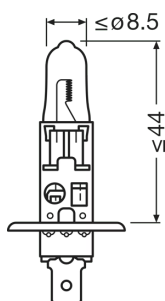

Power input	93 W ¹⁾
Nominal voltage	12.0 V
Nominal wattage	100.00 W
Test voltage	13.2 V

¹⁾ Maximum

Photometrical data

Luminous flux	2600 lm
Luminous flux tolerance	\pm 12 %
Color temperature	3200 K

Dimensions & weight

Diameter	9 mm
Product weight	8.00 g
Length	67.5 mm

Lifespan

Lifespan B3	23 h
Lifespan Tc	50 h

Additional product data

Product datasheet

Base (standard designation)	PX14.5s
-----------------------------	---------