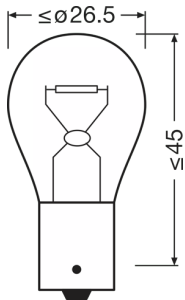

Product datasheet

Technical data

Product information

Order reference	7507
Application (Category and Product specific)	Auxiliary lamp

Electrical data

Power input	25 W
Nominal voltage	12.0 V
Nominal wattage	21.00 W
Power input tolerance	±6 %
Test voltage	13.5 V

Photometrical data

Luminous flux	280 lm
Luminous flux tolerance	±20 %

Dimensions & weight

Length	52.6 mm
Diameter	25.0 mm
Product weight	8.00 g

Lifespan

Lifespan B3	250 h
Lifespan Tc	500 h

Additional product data