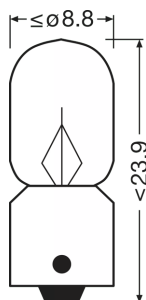

Product datasheet

Technical data

Product information

Order reference	3796
Application (Category and Product specific)	Auxiliary lamp

Electrical data

Power input	2 W
Nominal voltage	12.0 V
Nominal wattage	2.00 W
Power input tolerance	±8 %
Test voltage	13.5 V

Photometrical data

Luminous flux	12.5 lm
Luminous flux tolerance	±25 %

Dimensions & weight

Length	23.9 mm
Diameter	9 mm
Product weight	1.84 g

Lifespan

Lifespan B3	300 h
Lifespan Tc	750 h

Additional product data