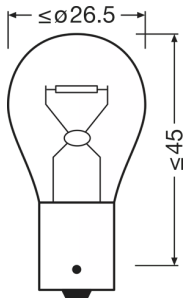

Product datasheet

Technical data

Product information

Order reference	7506
Application (Category and Product specific)	Auxiliary lamp

Electrical data

Power input	25 W
Nominal voltage	12.0 V
Nominal wattage	21.00 W
Power input tolerance	±6 %
Test voltage	13.5 V

Photometrical data

Luminous flux	460 lm
Luminous flux tolerance	±15 %

Dimensions & weight

Length	52.5 mm
Diameter	26.5 mm
Product weight	7.69 g

Lifespan

Lifespan B3	250 h
Lifespan Tc	500 h

Additional product data

Logistical Data

Product code	Product description	Packaging unit (Pieces/Unit)	Dimensions (length x width x height)	Volume	Gross weight
4050300838120	ORIGINAL - METAL BASE P21W	Unpacked 1	- x - x -		

Product datasheet