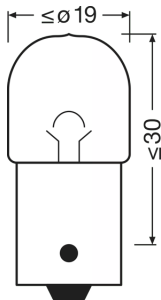

Product datasheet

Technical data

Product information

Order reference	5007
Application (Category and Product specific)	Auxiliary lamp

Electrical data

Power input	5 W
Nominal voltage	12.0 V
Nominal wattage	5.00 W
Power input tolerance	±10 %
Test voltage	13.5 V

Photometrical data

Luminous flux	50 lm
Luminous flux tolerance	±20 %

Dimensions & weight

Length	37.5 mm
Diameter	16.0 mm
Product weight	6.00 g

Lifespan

Lifespan B3	350 h
Lifespan Tc	800 h

Additional product data

Logistical Data

Product code	Product description	Packaging unit (Pieces/Unit)	Dimensions (length x width x height)	Volume	Gross weight
4050300838427	ORIGINAL - METAL BASE R5W	Unpacked 1	- x - x -		
4050300525082	ORIGINAL - METAL BASE R5W	Folding carton box 10	- x - x -		
4008321093882	ORIGINAL - METAL BASE R5W	Shipping carton box 50	205 mm x 144 mm x 64 mm	1.89 dm ³	402.00 g
4050300925585	ORIGINAL - METAL BASE R5W	Blister 2	- x - x -		