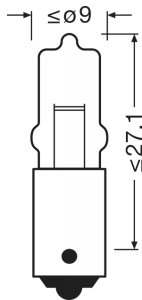

Product datasheet

Technical data

Product information

Order reference	64111
Application (Category and Product specific)	Auxiliary lamp

Electrical data

Power input	5 W
Nominal voltage	12.0 V
Nominal wattage	5.00 W
Power input tolerance	±7.5 %
Test voltage	13.5 V

Photometrical data

Luminous flux	80 lm
Luminous flux tolerance	±15 %

Dimensions & weight

Length	33.0 mm
Diameter	9 mm
Product weight	2.32 g

Lifespan

Lifespan B3	150 h
Lifespan Tc	500 h

Additional product data