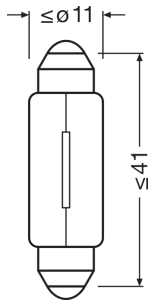

Product datasheet

Technical data

Product information

Order reference	6421
Application (Category and Product specific)	Auxiliary lamp

Electrical data

Power input	3 W
Nominal voltage	24.0 V
Nominal wattage	3.00 W
Power input tolerance	±10 %
Test voltage	28.0 V

Photometrical data

Luminous flux	17 lm
Luminous flux tolerance	±20 %

Dimensions & weight

Length	41.0 mm
Diameter	11.0 mm
Product weight	3.15 g

Lifespan

Lifespan B3	800 h
Lifespan Tc	1500 h

Additional product data