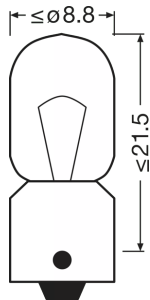

ORIGINAL - METAL BASE T4W

Original spare part

The cost-effective original spare parts for trucks

Discover OSRAM's ORIGINAL signal lamps with metal bases - high-quality original spare parts for 24 volt lamps. Due to the wide product range, the lamps can be used for different applications: as position and parking lights, indicator, brake, fog and reversing lights as well as number plate and side position lights.

Product datasheet

Technical data

Product information

Order reference	3930
Application (Category and Product specific)	Auxiliary lamp

Electrical data

Power input	5 W
Nominal voltage	24.0 V
Nominal wattage	4.00 W
Power input tolerance	±10 %
Test voltage	28.0 V

Photometrical data

Luminous flux	35 lm
Luminous flux tolerance	±20 %

Dimensions & weight

Length	27.4 mm
Diameter	8.8 mm
Product weight	2.02 g

Lifespan

Lifespan B3	550 h
Lifespan Tc	1000 h

Additional product data

Country specific information

Product code	METEL code	SEG-No.	STK number	UK Org
4050300838366	OSRA3930	-	4739924	-
4050300525143	OSRA3930	-	4739924	-
4050300838366	OSRA3930	-	4739924	-

Logistical Data

Product code	Product description	Packaging unit (Pieces/Unit)	Dimensions (length x width x height)	Volume	Gross weight
4050300838366	ORIGINAL - METAL BASE T4W	Unpacked 1	9 mm x 9 mm x 27 mm	0.00 dm ³	2.00 g
4050300525143	ORIGINAL - METAL BASE T4W	Folding carton box 10	46 mm x 29 mm x 112 mm	0.15 dm ³	31.10 g
4008321095695	ORIGINAL - METAL BASE T4W	Shipping carton box 50	148 mm x 115 mm x 55 mm	0.94 dm ³	185.00 g
4050300926001	ORIGINAL - METAL BASE T4W	Blister 2	- x - x -		
4008321140302	ORIGINAL - METAL BASE T4W	Shipping carton box 20	135 mm x 80 mm x 108 mm	1.17 dm ³	125.00 g