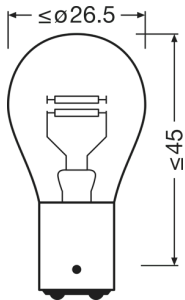

### Dimensions & weight

Diameter	25.0 mm
Product weight	10.00 g
Length	52.0 mm