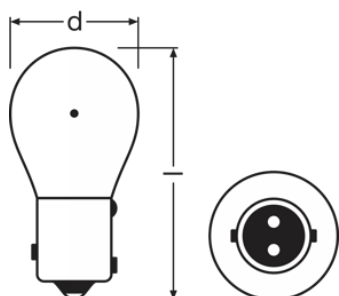

Product datasheet

Technical data

Product information

Order reference	2357A
Application (Category and Product specific)	Auxiliary lamp

Electrical data

Power input	28 W
Nominal voltage	12.0 V
Nominal wattage	29/7 W
Test voltage	12.8 / 14.0 V

Photometrical data

Luminous flux	377 lm
Luminous flux tolerance	±30 / ±30 %

Dimensions & weight

Diameter	27.0 mm
Product weight	9.00 g
Length	53.0 mm

Additional product data

Base (standard designation)	BAY15d
-----------------------------	--------