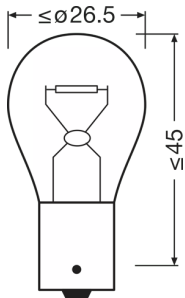

Product datasheet

Technical data

Product information

Order reference	7507
Application (Category and Product specific)	Auxiliary lamp

Electrical data

Power input	25 W
Nominal voltage	12.0 V
Nominal wattage	21.00 W
Test voltage	13.5 V
Power input tolerance	±6 %

Photometrical data

Luminous flux	280 lm
Luminous flux tolerance	±20 %

Dimensions & weight

Diameter	25.0 mm
Product weight	8.00 g
Length	52.6 mm

Lifespan

Lifespan B3	250 h
Lifespan Tc	500 h

Additional product data