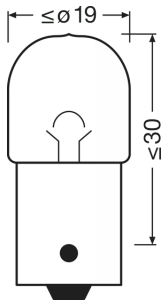

### Dimensions & weight

Diameter	19.0 mm
Product weight	5.50 g
Length	37.5 mm