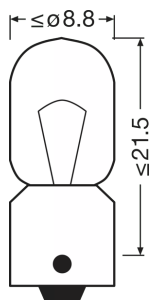

### Photometrical data

Luminous flux	35 lm
Luminous flux tolerance	±20 %

### Dimensions & weight

Diameter	8.8 mm
Product weight	1.86 g
Length	27.4 mm