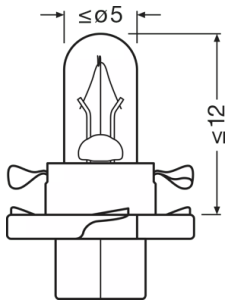

### Dimensions & weight

Diameter	5 mm
Product weight	0.74 g
Length	17.5 mm