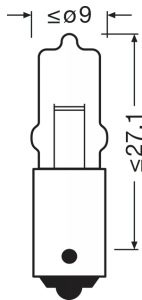

### Dimensions & weight

Diameter	9 mm
Product weight	2.33 g
Length	33.0 mm