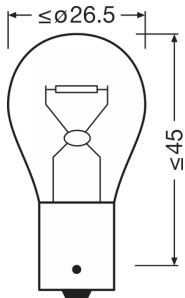

Product datasheet

Technical data

Product information

Order reference	7507DC
Application (Category and Product specific)	Auxiliary lamp

Electrical data

Power input	25 W
Nominal voltage	12.0 V
Nominal wattage	21.00 W
Test voltage	13.5 V
Power input tolerance	±6 %

Photometrical data

Luminous flux	280 lm
Luminous flux tolerance	±20 %

Dimensions & weight

Diameter	25.0 mm
Product weight	8.00 g
Length	52.6 mm

Lifespan

Lifespan B3	100 h
Lifespan Tc	250 h

Additional product data