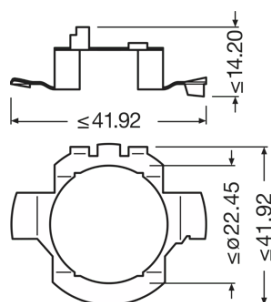

### Electrical data

Power input	58 W <sup>1)</sup>
Nominal voltage	12.0 V
Nominal wattage	55.00 W
Test voltage	13.2 V

<sup>1)</sup> Maximum

### Photometrical data

Luminous flux	1500 lm
Luminous flux tolerance	±10 %

### Dimensions & weight

Diameter	12.0 mm
Product weight	12.50 g
Length	59.0 mm