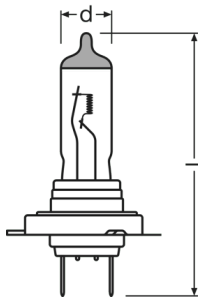

### Dimensions & weight

Diameter	12.0 mm
Product weight	12.30 g
Length	59.0 mm