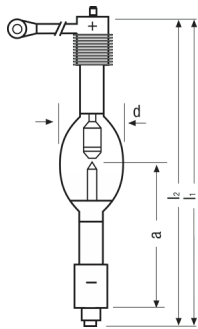

Product datasheet

Technical data

Electrical data

Nominal voltage	23.0 V
Nominal current	148 A
Type of current	DC
Rated wattage	3400.00 W
Nominal wattage	3400.00 W

Dimensions & weight

Diameter	77.0 mm
Length	360.0 mm
Length with base excl. base pins/connection	320.00 mm
Light center length (LCL)	154.0 mm ¹⁾
Electrode gap cold	4.5 mm

¹⁾ Distance from end of base to tip of anode or cathode (cold)

Additional product data

Base anode (standard designation)	SFaX40-6/50 ¹⁾
Base cathode (standard designation)	SFc32.5-6.7/50

¹⁾ With cooling fins and cable connection (M 10)