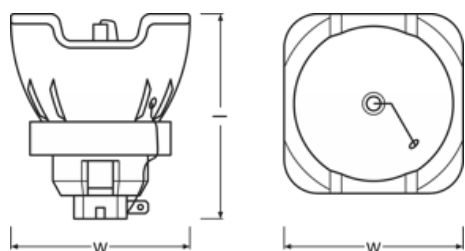

### Technical data

#### Dimensions & weight

Diameter	60.0 mm
Length	67.0 mm
Arc length	1.3 mm