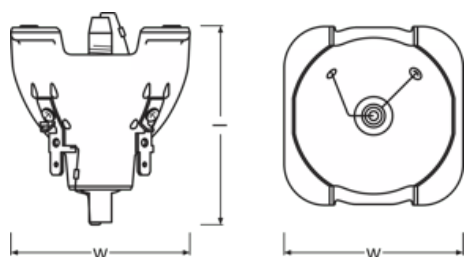

Dimensions & weight

Diameter	56.0 mm
Length	63.0 mm
Arc length	1.3 mm

Lifespan

Lifespan	1500 h
----------	--------

Additional product data

Category	CORE
----------	------

Capabilities

Burning position	Any
Working distance	36 mm