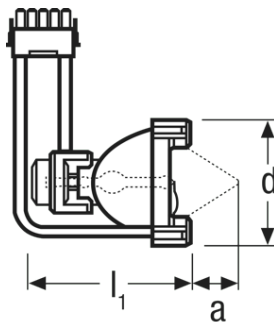

Product datasheet

Technical data

Electrical data

Lamp wattage	5500 W
Nominal voltage	85.0 V
Lamp voltage	48...85 V ¹⁾
Lamp current	3.4 A
Type of current	AC
Nominal wattage	200.00 W

¹⁾ Initial voltage range

Light technical data

Focal length	45.0 mm
--------------	---------

Dimensions & weight

Diameter	67.0 mm
Length with base excl. base pins/connection	77.00 mm

Lifespan

Lifespan	1000 h
----------	--------

Additional product data